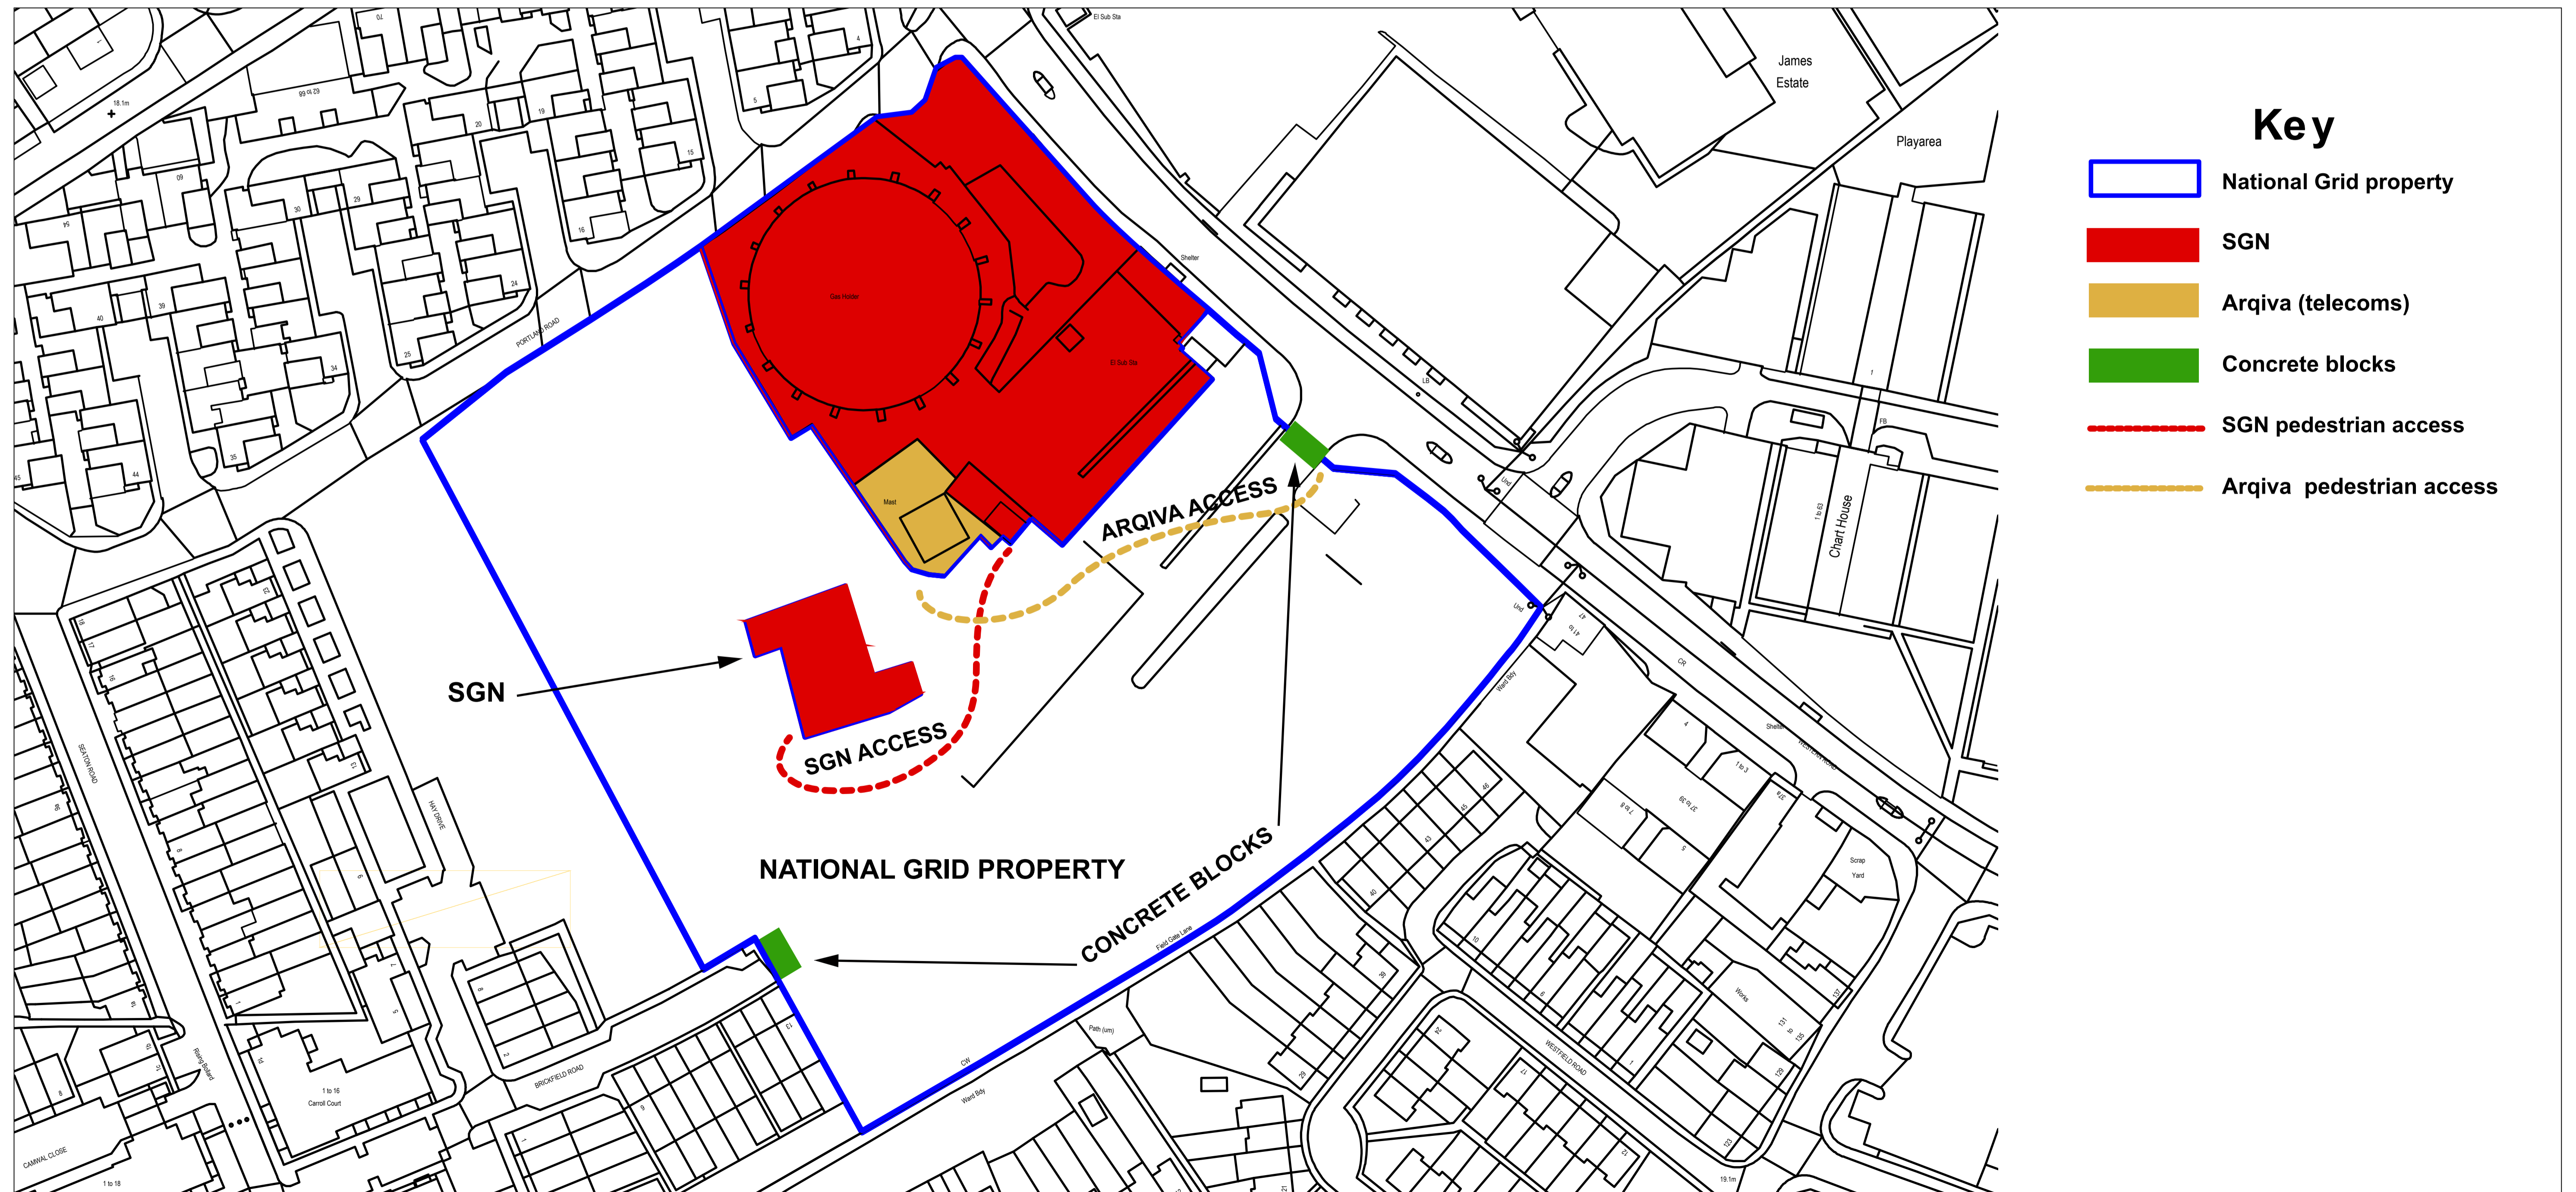

Former gasworks, Western Road, Mitcham

Key

- National Grid property
- SGN
- Arqiva (telecoms)
- Concrete blocks
- SGN pedestrian access
- Arqiva pedestrian access

This page is intentionally left blank